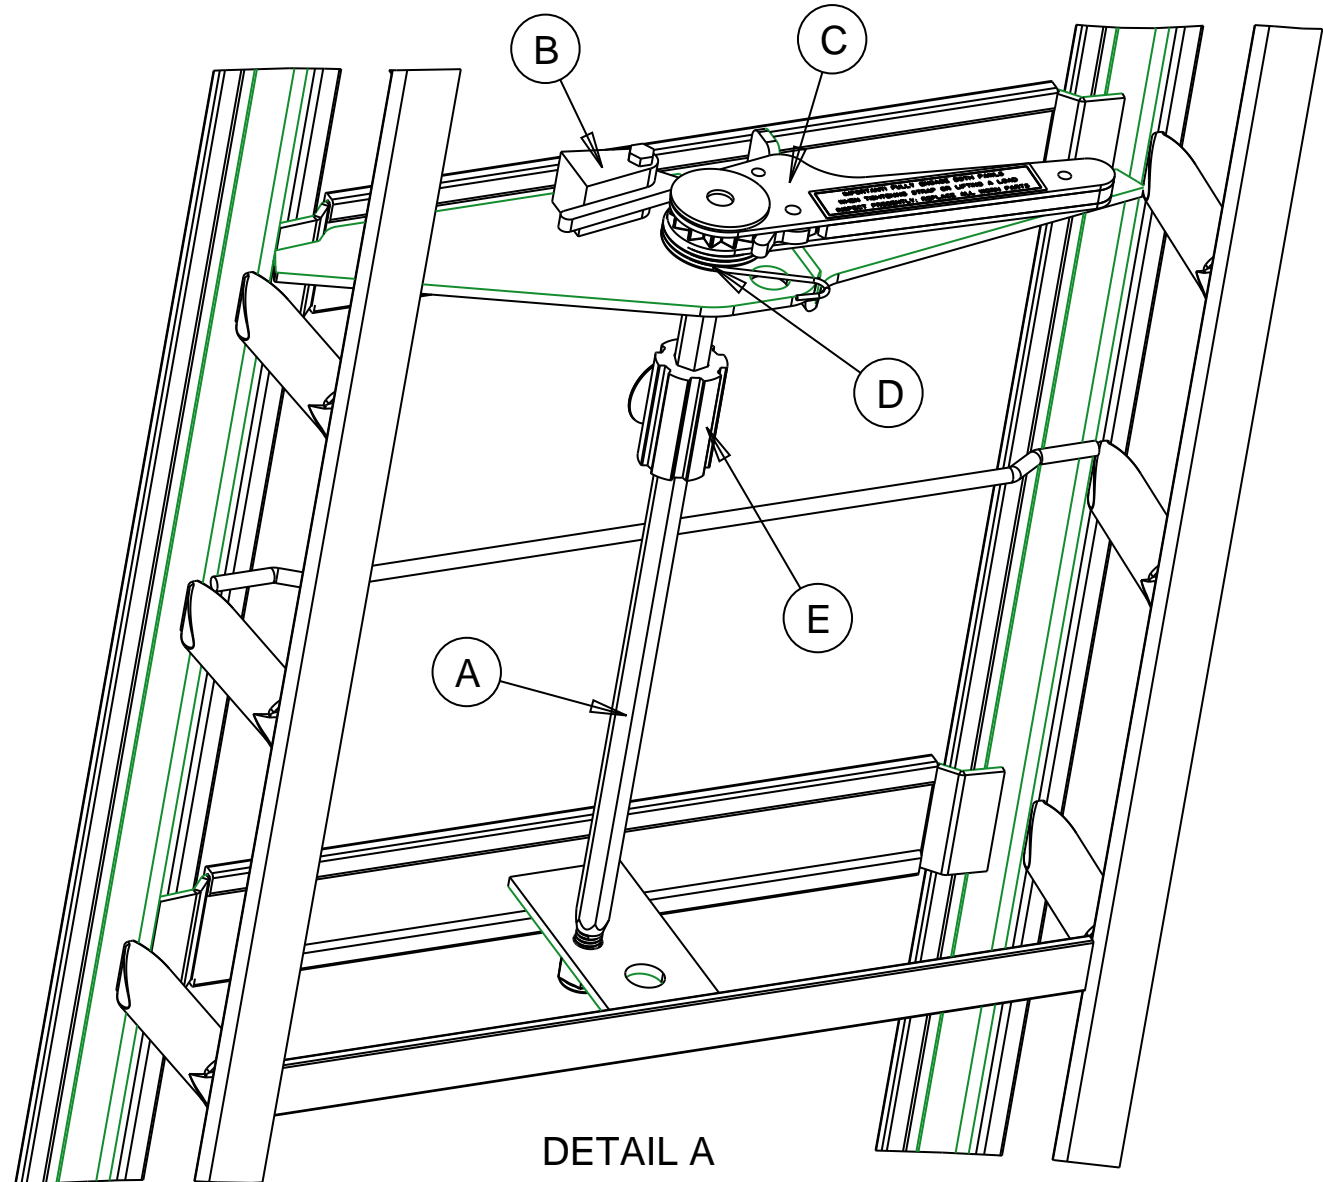

ITEM	PART #	PART NAME
A	P-35	HEX BAR SHAFT
B	P-32	GEAR HOLDING PAWL
C	P-30	RATCHET HANDLE
D	P-31	RATCHET HANDLE SPRING
E	P-14	ADJUSTABLE STRAP HOLDER

SEE DETAIL A

DETAIL A