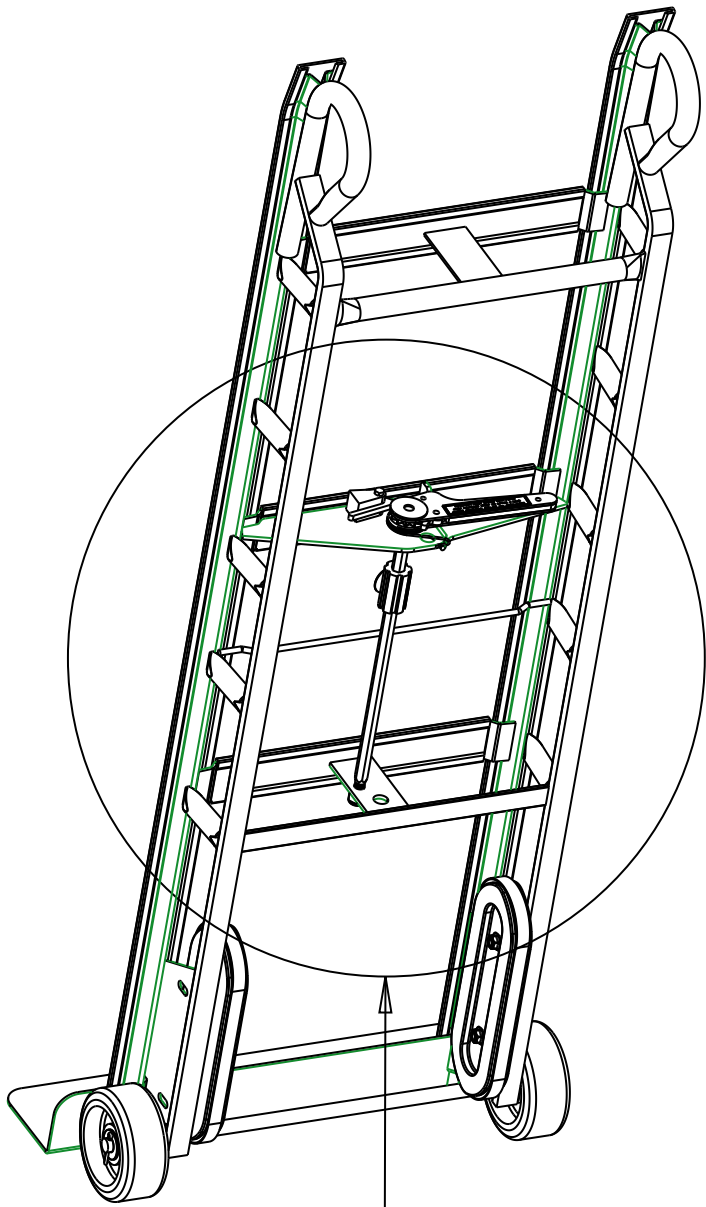

ITEM	PART #	PART NAME
A	P-35	HEX BAR SHAFT
B	P-32	GEAR HOLDING PAWL
C	P-30	RATCHET HANDLE
D	P-31	RATCHET HANDLE SPRING
E	P-14	ADJUSTABLE STRAP HOLDER

SEE DETAIL A

DETAIL A